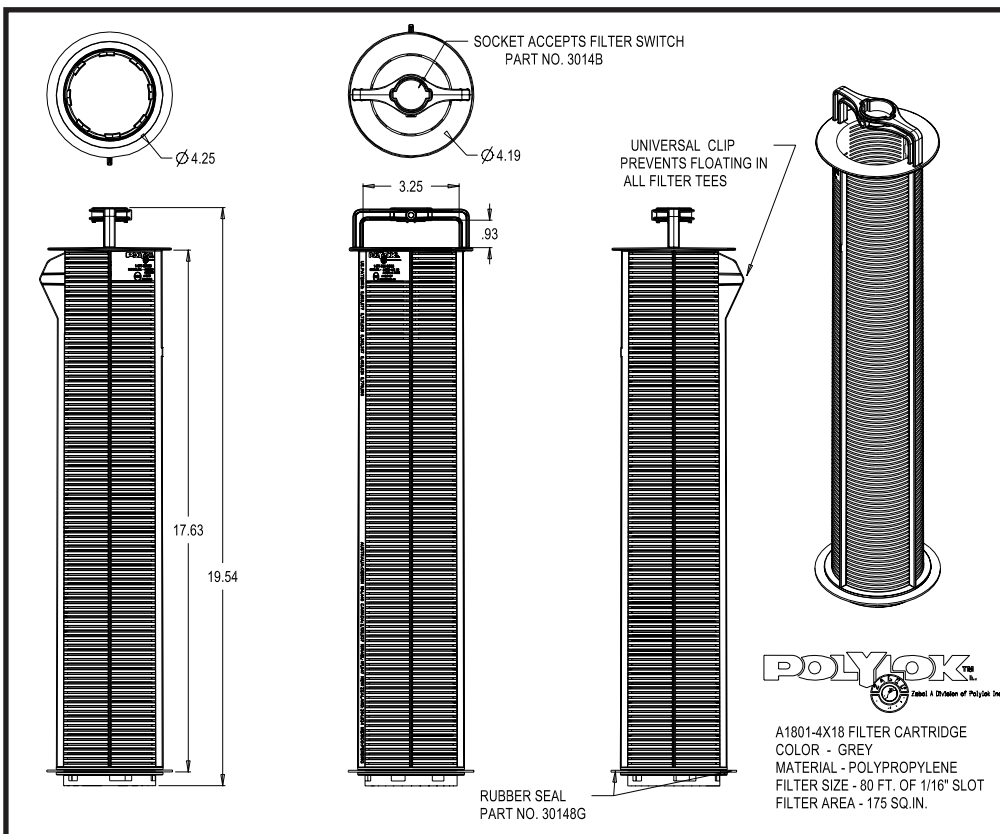

**A300 Filter 1/32" Filtration
 8" and 12" Diameter**

The finer 1/32" level of filtration achieved with the A300-8 filter makes this the perfect effluent filter for small grease trap applications, dog kennels, laundromats and other applications where fine suspended solids are present. The A300 offers flow rates between 1200-2400 GPD. The A300-12 Series provides 1/32" filtration and has been shown to reduce FOG by as much as 50-98%. The A300-12 is also used for onsite wastewater systems which require a finer level of TSS removal. The A300-8 Series filter is available in 12", 26" and 32" lengths. The A300-12 Series filter is available in 20", 28" and 36" lengths.

**A600 Filter 1/64" Filtration
 8" and 12" Diameter**

The A600 is ideal for specialty applications where very fine filtration is required and low flows are expected. Due to fine, 1/64" level filtration, every A600 comes equipped with a SmartFilter® switch and alarm. The SmartFilter® switch provides notification of required filter servicing through the use of both an audible and visual alarm. A minimum of a 3" drop is required in the tank for proper SmartFilter® operation. The A600-8 Series filter is available in 18", 26" and 32" lengths. The A600-12 Series is available in 20", 28" and 36" lengths.

ZABEL 12" CASES

ZABEL 12" FILTER SERIES

ZABEL 8" CASES

ZABEL 8" FILTER SERIES

A1801- 4 x 22 CARTRIDGE

A1801- 4 x 18 CARTRIDGE

GDS-VT VERSA-TEE

BEST 10" FILTER