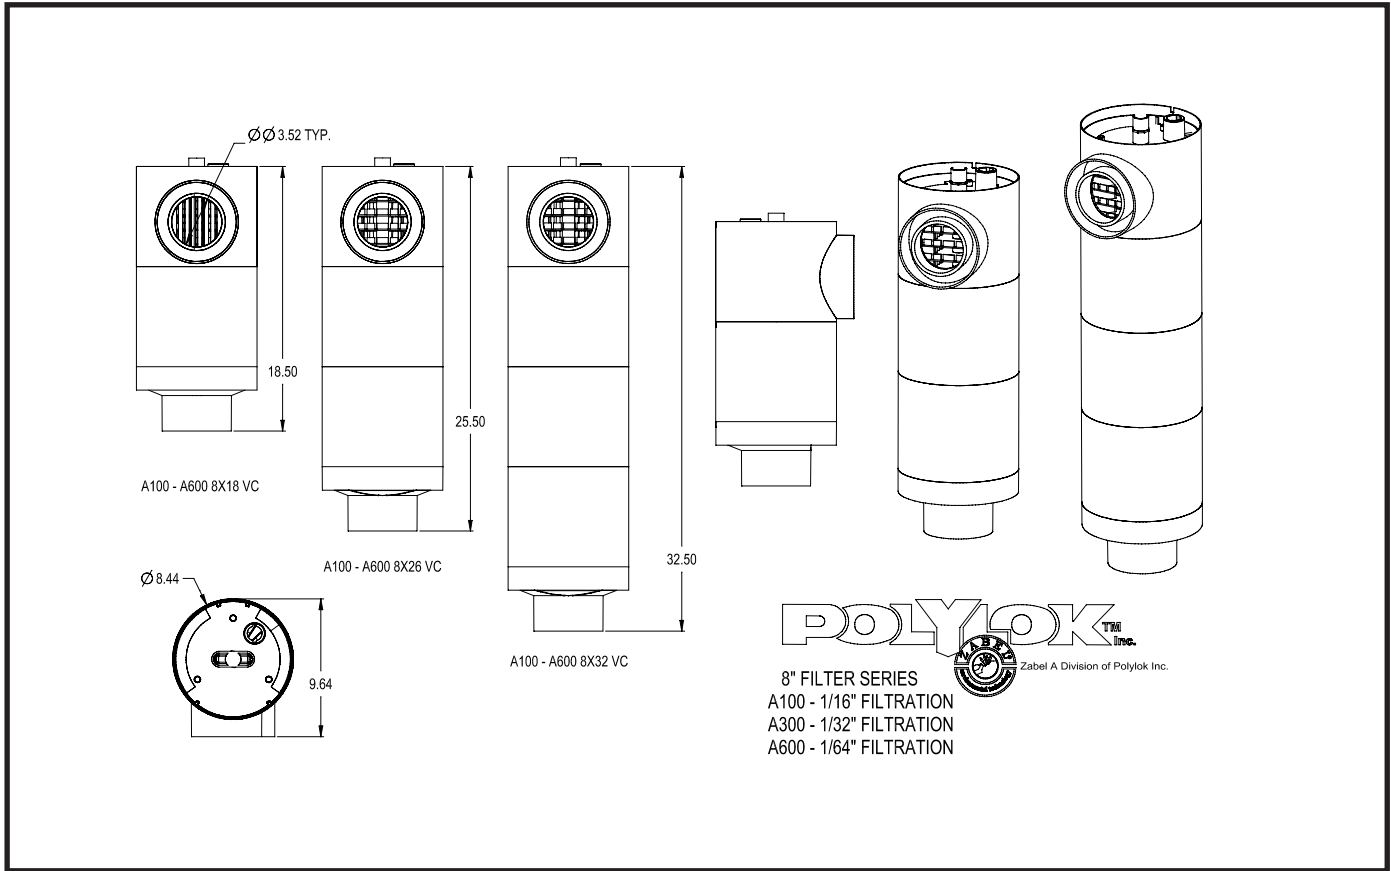

ZABEL 8" CASES