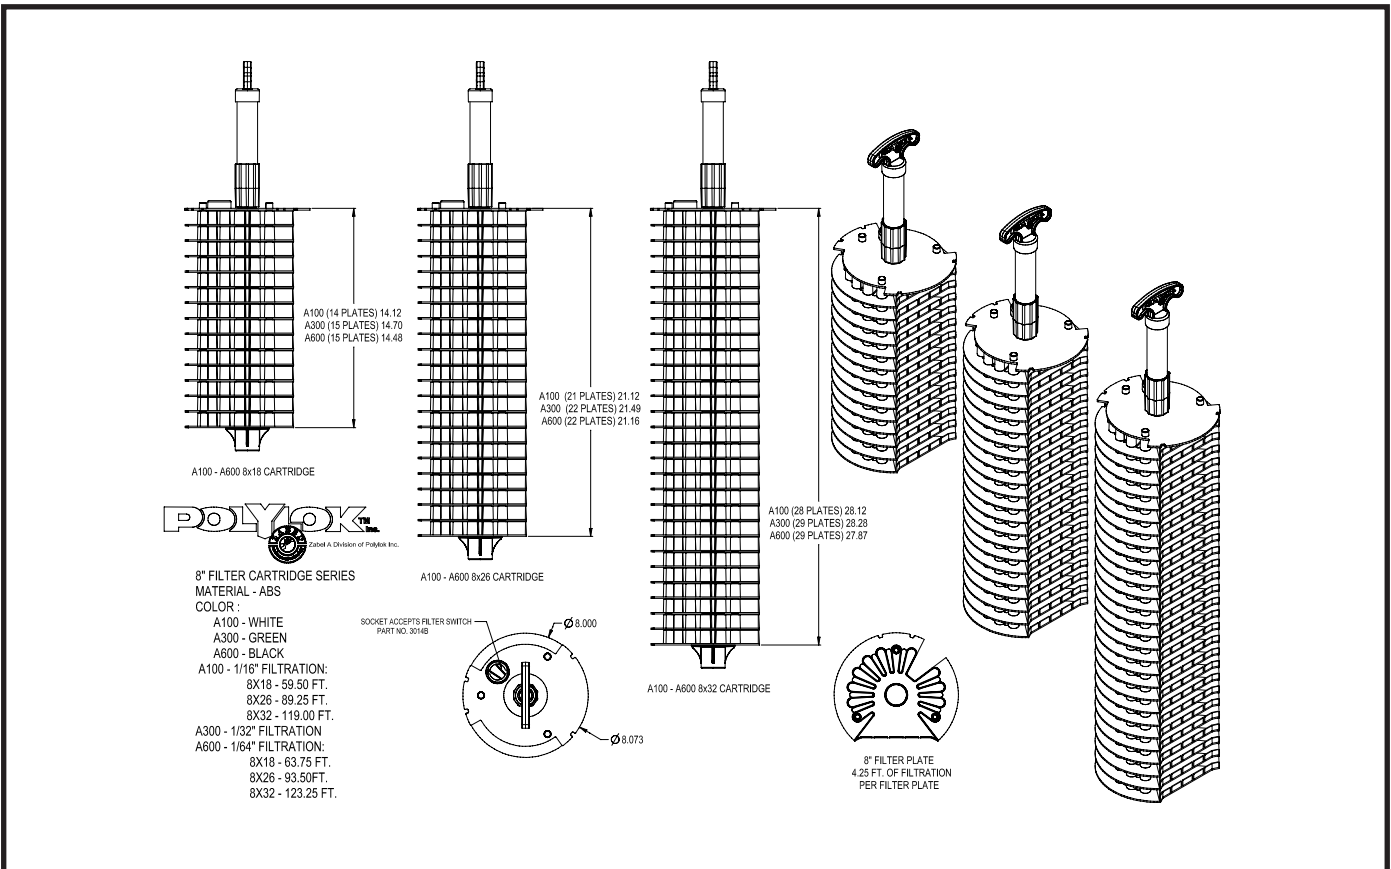

**A300 Filter 1/32" Filtration
 8" and 12" Diameter**

The finer 1/32" level of filtration achieved with the A300-8 filter makes this the perfect effluent filter for small grease trap applications, dog kennels, laundromats and other applications where fine suspended solids are present. The A300 offers flow rates between 1200-2400 GPD. The A300-12 Series provides 1/32" filtration and has been shown to reduce FOG by as much as 50-98%. The A300-12 is also used for onsite wastewater systems which require a finer level of TSS removal. The A300-8 Series filter is available in 12", 26" and 32" lengths. The A300-12 Series filter is available in 20", 28" and 36" lengths.

**A600 Filter 1/64" Filtration
 8" and 12" Diameter**

The A600 is ideal for specialty applications where very fine filtration is required and low flows are expected. Due to fine, 1/64" level filtration, every A600 comes equipped with a SmartFilter® switch and alarm. The SmartFilter® switch provides notification of required filter servicing through the use of both an audible and visual alarm. A minimum of a 3" drop is required in the tank for proper SmartFilter® operation. The A600-8 Series filter is available in 18", 26" and 32" lengths. The A600-12 Series is available in 20", 28" and 36" lengths.

ZABEL 12" CASES

ZABEL 12" FILTER SERIES

ZABEL 8" CASES

ZABEL 8" FILTER SERIES

A1801- 4 x 22 CARTRIDGE

A1801- 4 x 18 CARTRIDGE

GDS-VT VERSA-TEE

BEST 10" FILTER