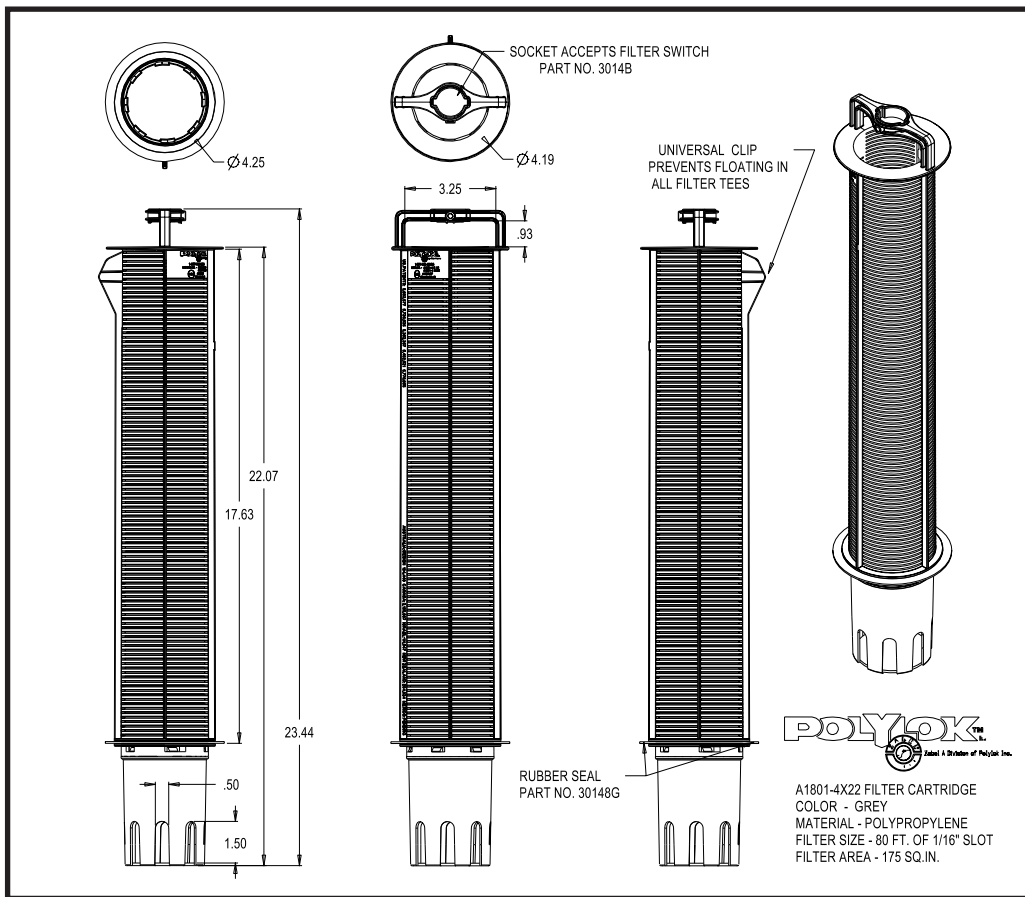

**A300 Filter 1/32" Filtration
 8" and 12" Diameter**

The finer 1/32" level of filtration achieved with the A300-8 filter makes this the perfect effluent filter for small grease trap applications, dog kennels, laundromats and other applications where fine suspended solids are present. The A300 offers flow rates between 1200-2400 GPD. The A300-12 Series provides 1/32" filtration and has been shown to reduce FOG by as much as 50-98%. The A300-12 is also used for onsite wastewater systems which require a finer level of TSS removal. The A300-8 Series filter is available in 12", 26" and 32" lengths. The A300-12 Series filter is available in 20", 28" and 36" lengths.

**A600 Filter 1/64" Filtration
 8" and 12" Diameter**

The A600 is ideal for specialty applications where very fine filtration is required and low flows are expected. Due to fine, 1/64" level filtration, every A600 comes equipped with a SmartFilter® switch and alarm. The SmartFilter® switch provides notification of required filter servicing through the use of both an audible and visual alarm. A minimum of a 3" drop is required in the tank for proper SmartFilter® operation. The A600-8 Series filter is available in 18", 26" and 32" lengths. The A600-12 Series is available in 20", 28" and 36" lengths.

ZABEL 12" CASES

ZABEL 12" FILTER SERIES

ZABEL 8" CASES

ZABEL 8" FILTER SERIES

A1801- 4 x 22 CARTRIDGE

A1801- 4 x 18 CARTRIDGE

GDS-VT VERSA-TEE

BEST 10" FILTER