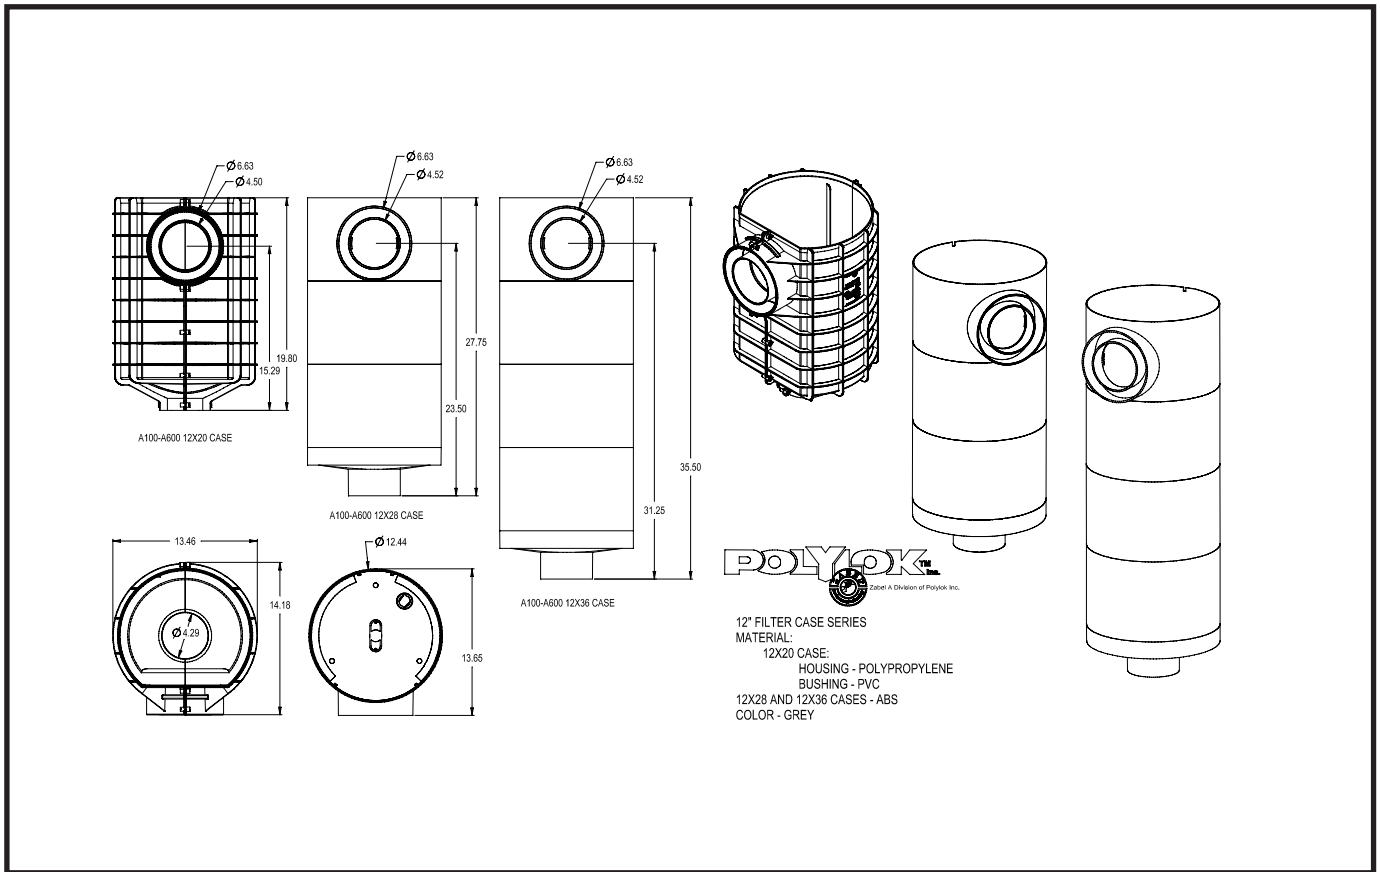

ZABEL 12" CASES