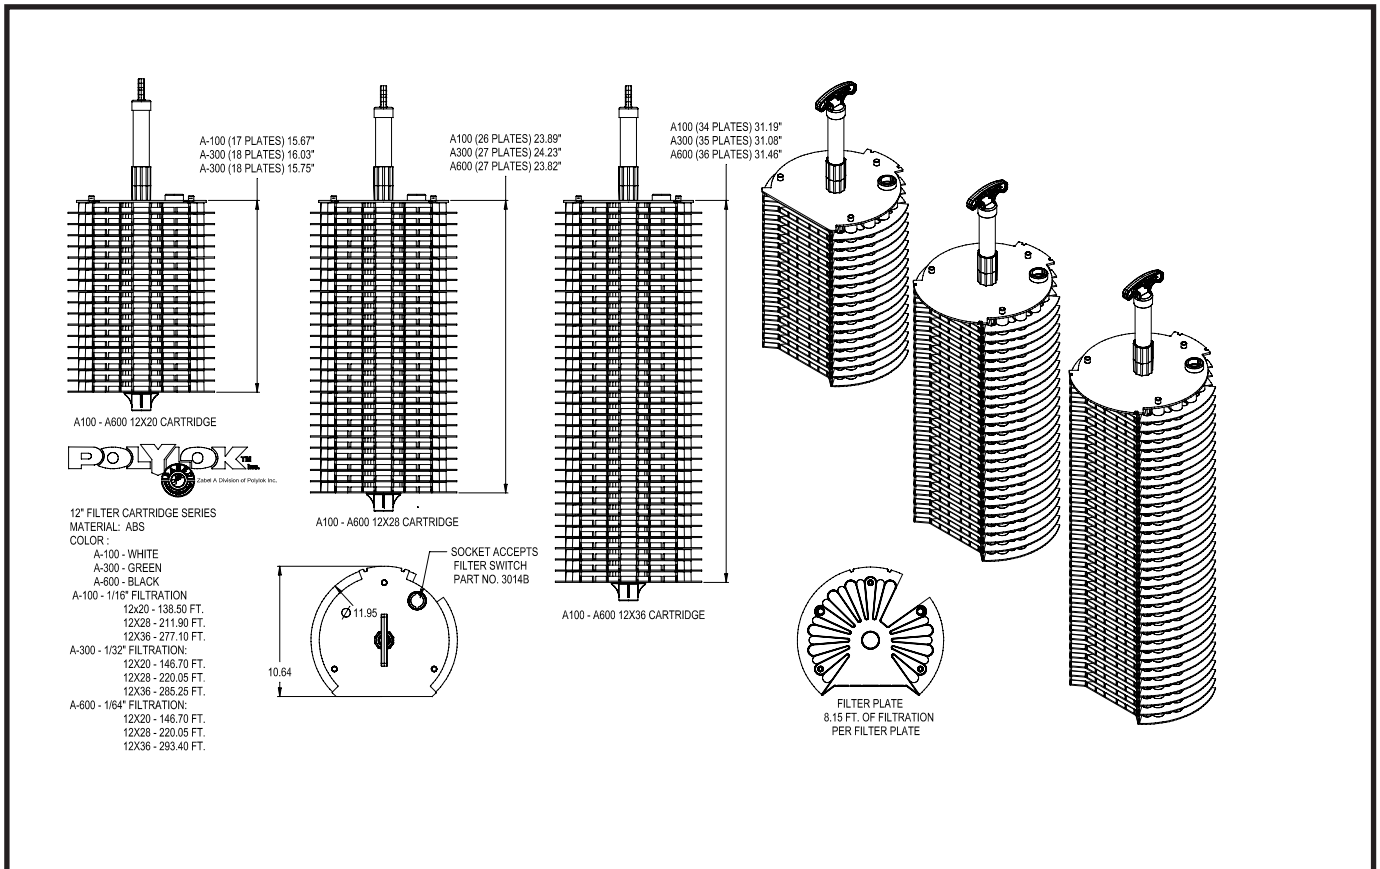

ZABEL 12" FILTER SERIES