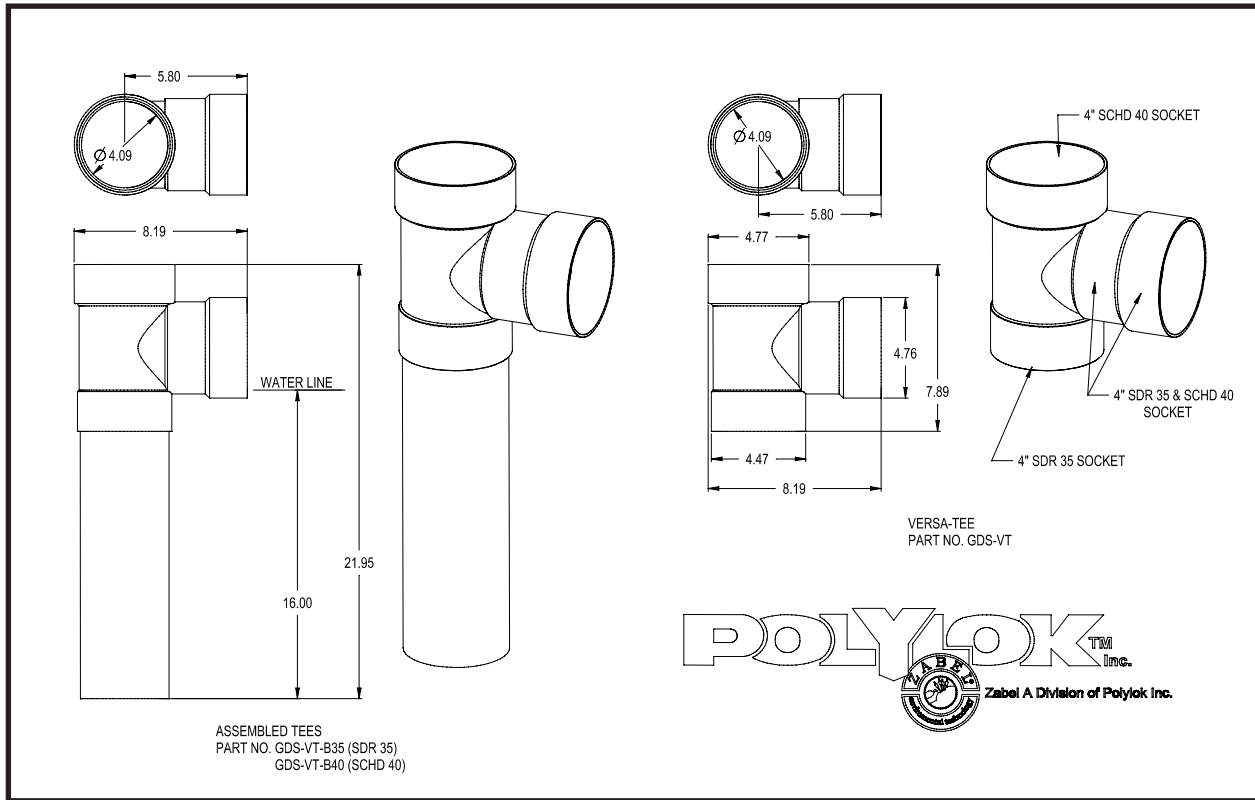

**A300 Filter 1/32" Filtration
 8" and 12" Diameter**

The finer 1/32" level of filtration achieved with the A300-8 filter makes this the perfect effluent filter for small grease trap applications, dog kennels, laundromats and other applications where fine suspended solids are present. The A300 offers flow rates between 1200-2400 GPD. The A300-12 Series provides 1/32" filtration and has been shown to reduce FOG by as much as 50-98%. The A300-12 is also used for onsite wastewater systems which require a finer level of TSS removal. The A300-8 Series filter is available in 12", 26" and 32" lengths. The A300-12 Series filter is available in 20", 28" and 36" lengths.

ZABEL 12" CASES

ZABEL 12" FILTER SERIES

ZABEL 8" CASES

ZABEL 8" FILTER SERIES

A1801- 4 x 22 CARTRIDGE

A1801- 4 x 18 CARTRIDGE

GDS-VT VERSA-TEE

BEST 10" FILTER